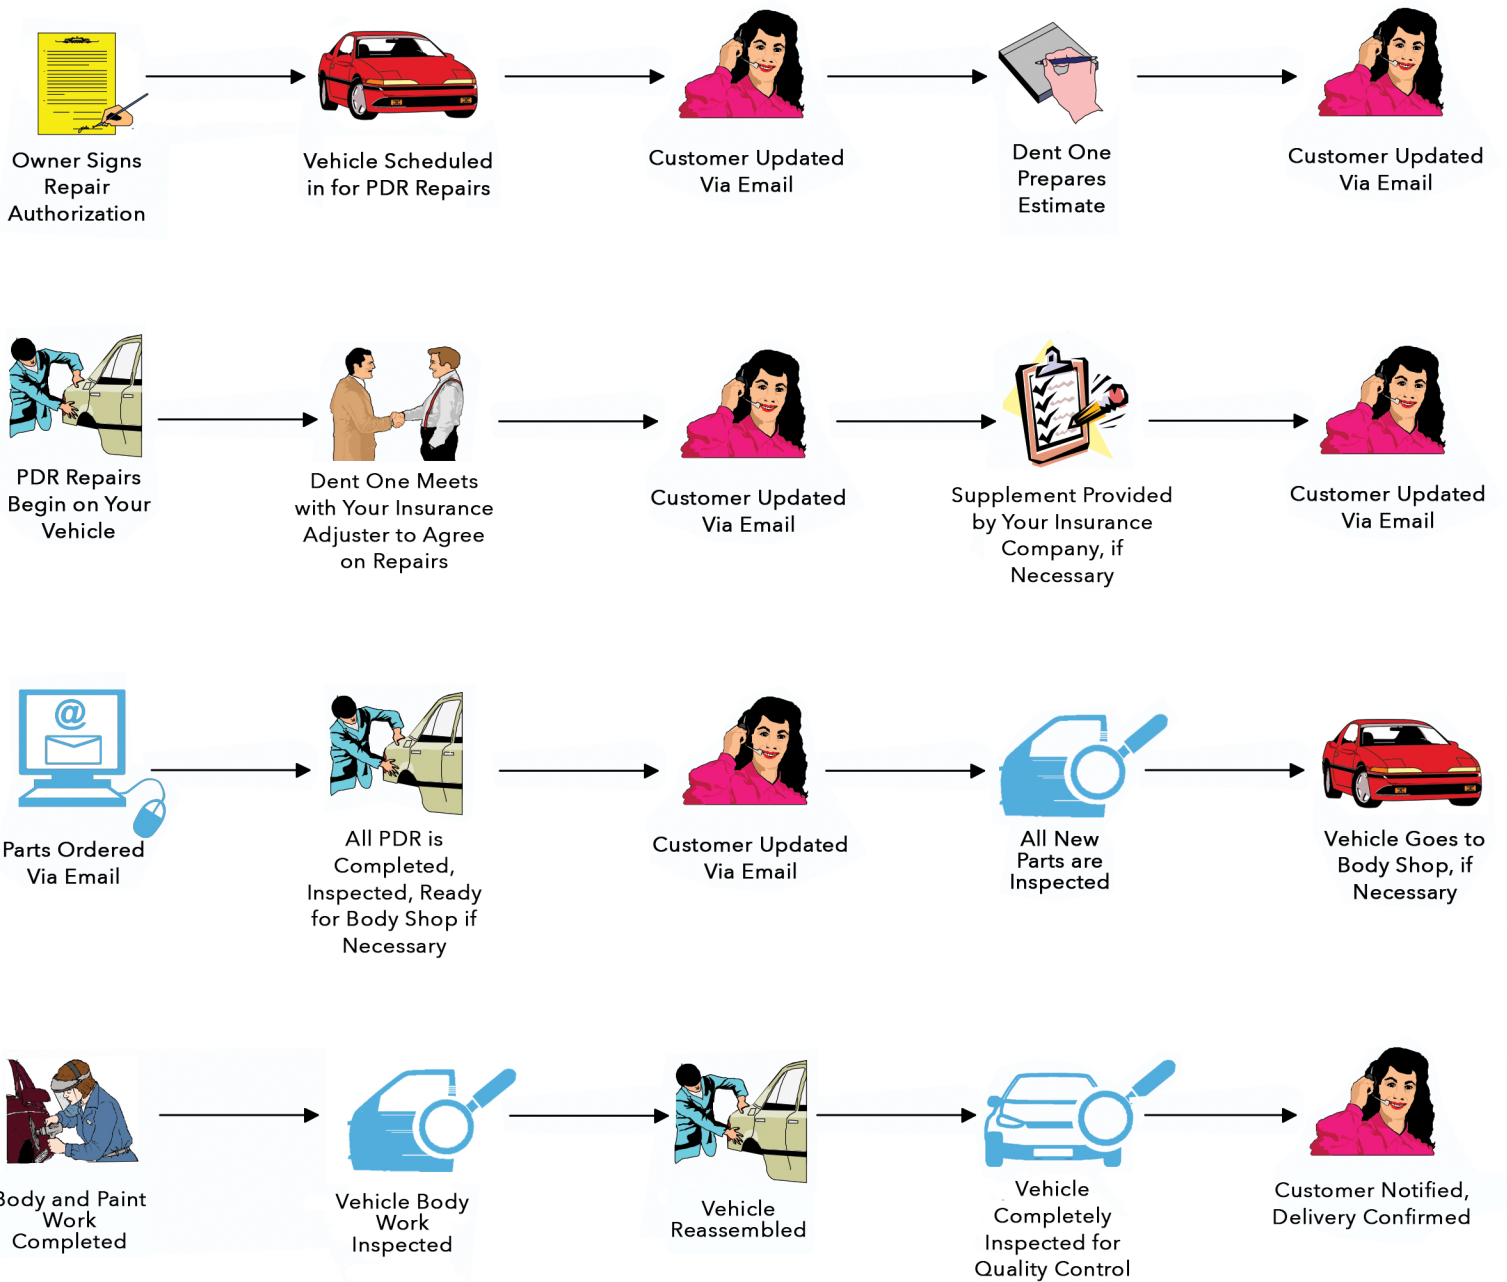

HOW DOES THE PROCESS WORK FOR REPAIRING MY VEHICLE?

This flow chart is designed to keep you informed of the sequence and repair process of your vehicle. Dent One's commitment is to return your vehicle to you as soon as possible in pre-hail condition. Should you have any additional questions, feel free to ask your Dent One service advisor.

THANK YOU FOR CHOOSING DENT ONE TO REPAIR YOUR VEHICLE